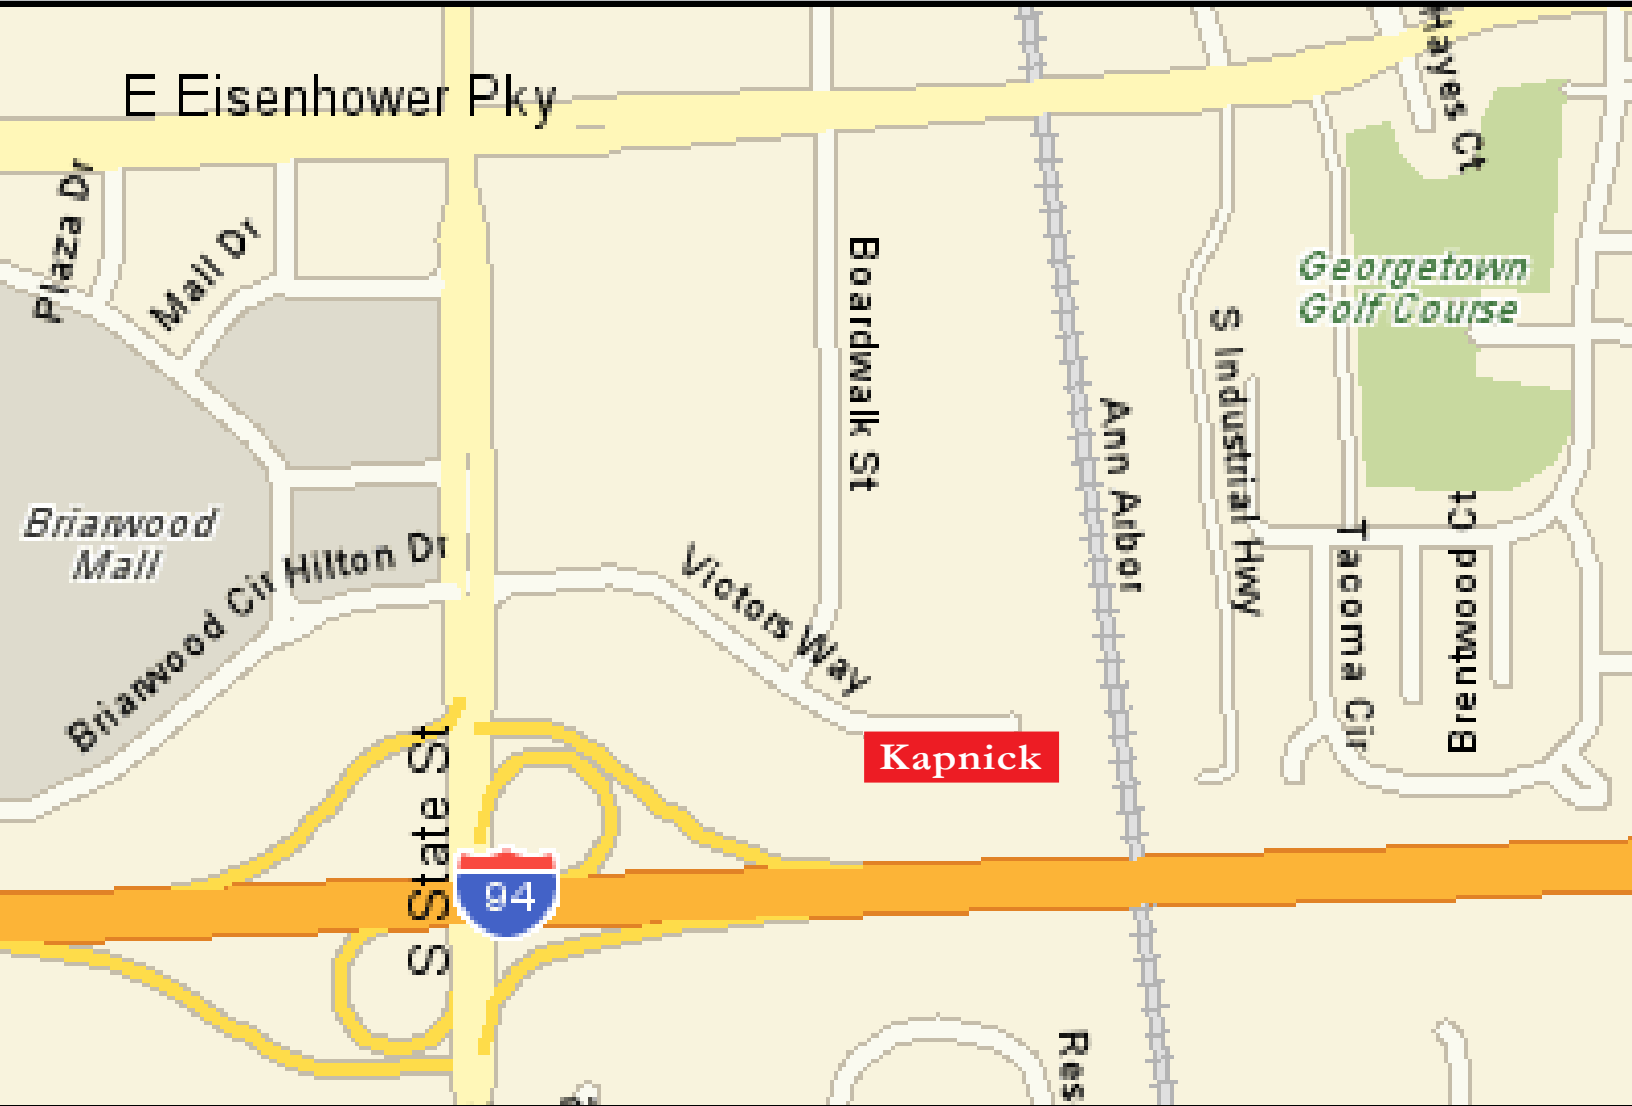

Ann Arbor

950 Victors Way, Suite 10
Ann Arbor, MI 48108 888.263.4656 / 734.994.9099

Ann Arbor, MI

From North

Go South on US 23 to 94 West approximately 2 miles to the State Street Exit. Turn right on State Street, then right at next street on your right (Victors Way).

From South

Go North on US 23 to 94 West approximately 2 miles to the State Street Exit. Turn right on State Street, then right at next street on your right (Victors Way).

From West

Go East on 94 to State Street Exit. Turn left on State Street back over 94 to the first street on your right (Victors Way).

From East

Go West on 94 to State Street Exit. Turn right on State Street to the first street on your right (Victors Way).